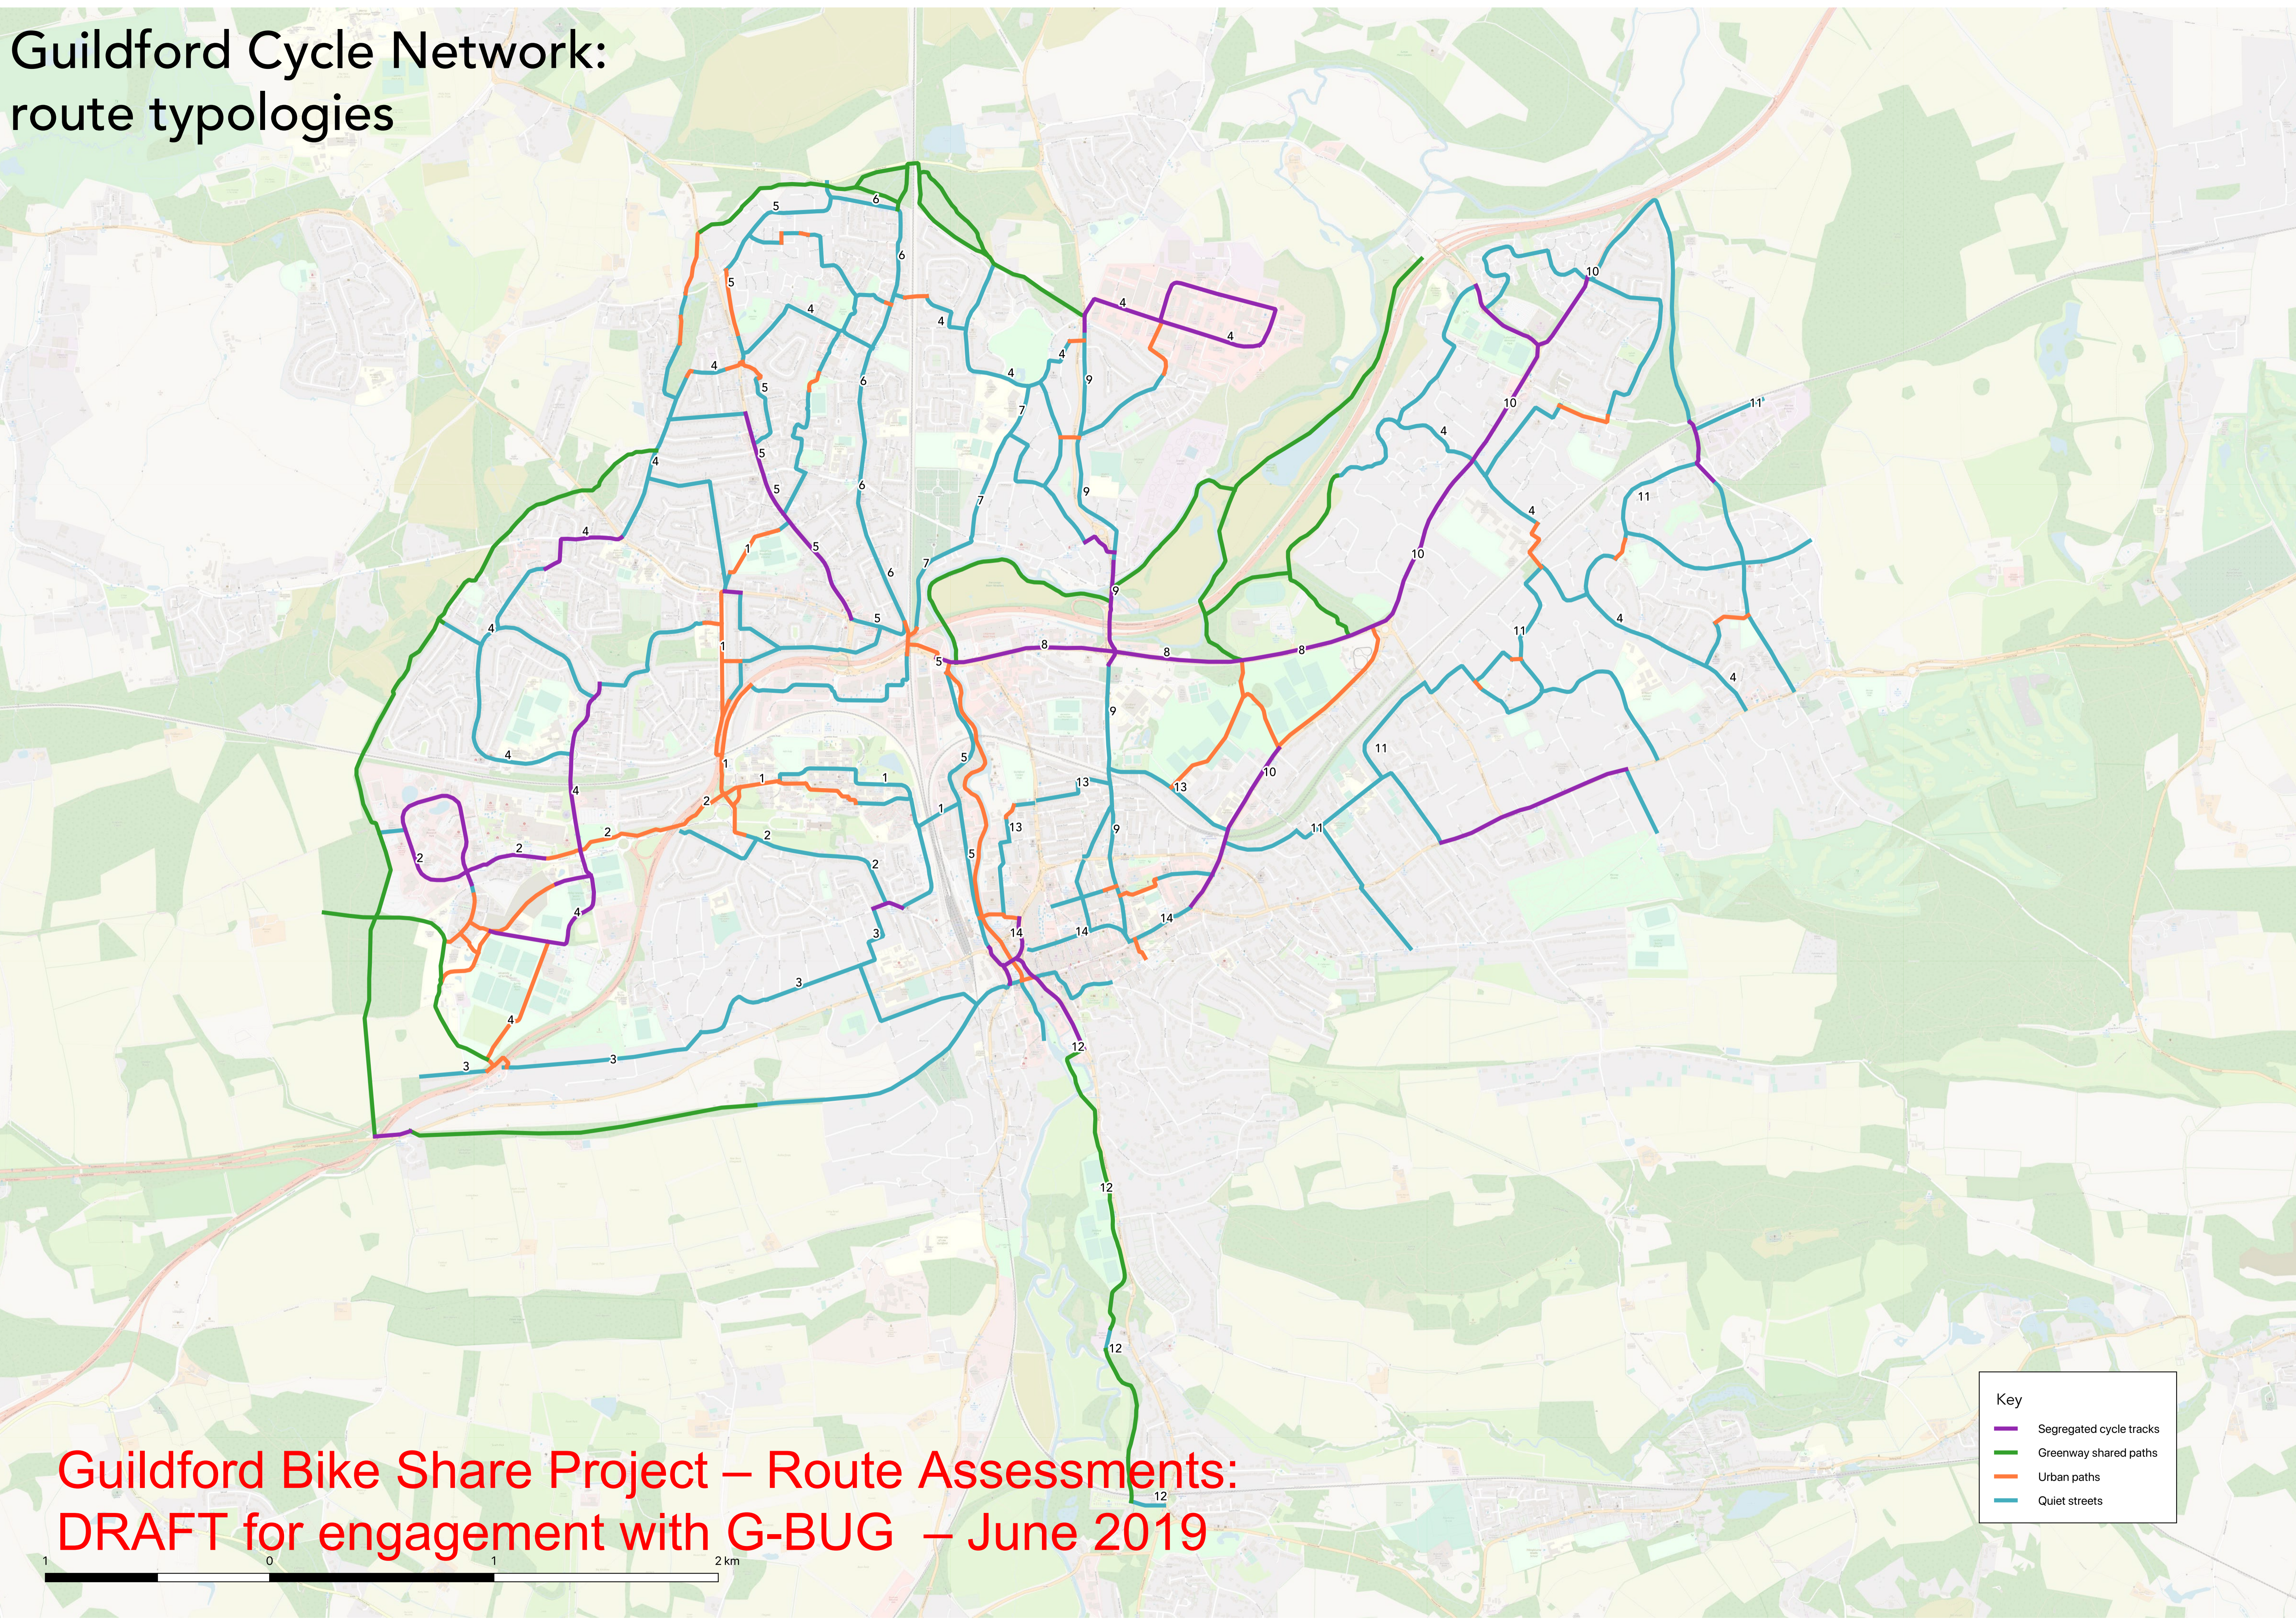

Guildford Cycle Network: route typologies

**Guildford Bike Share Project – Route Assessments:
DRAFT for engagement with G-BUG – June 2019**

Key

- Segregated cycle tracks
- Greenway shared paths
- Urban paths
- Quiet streets