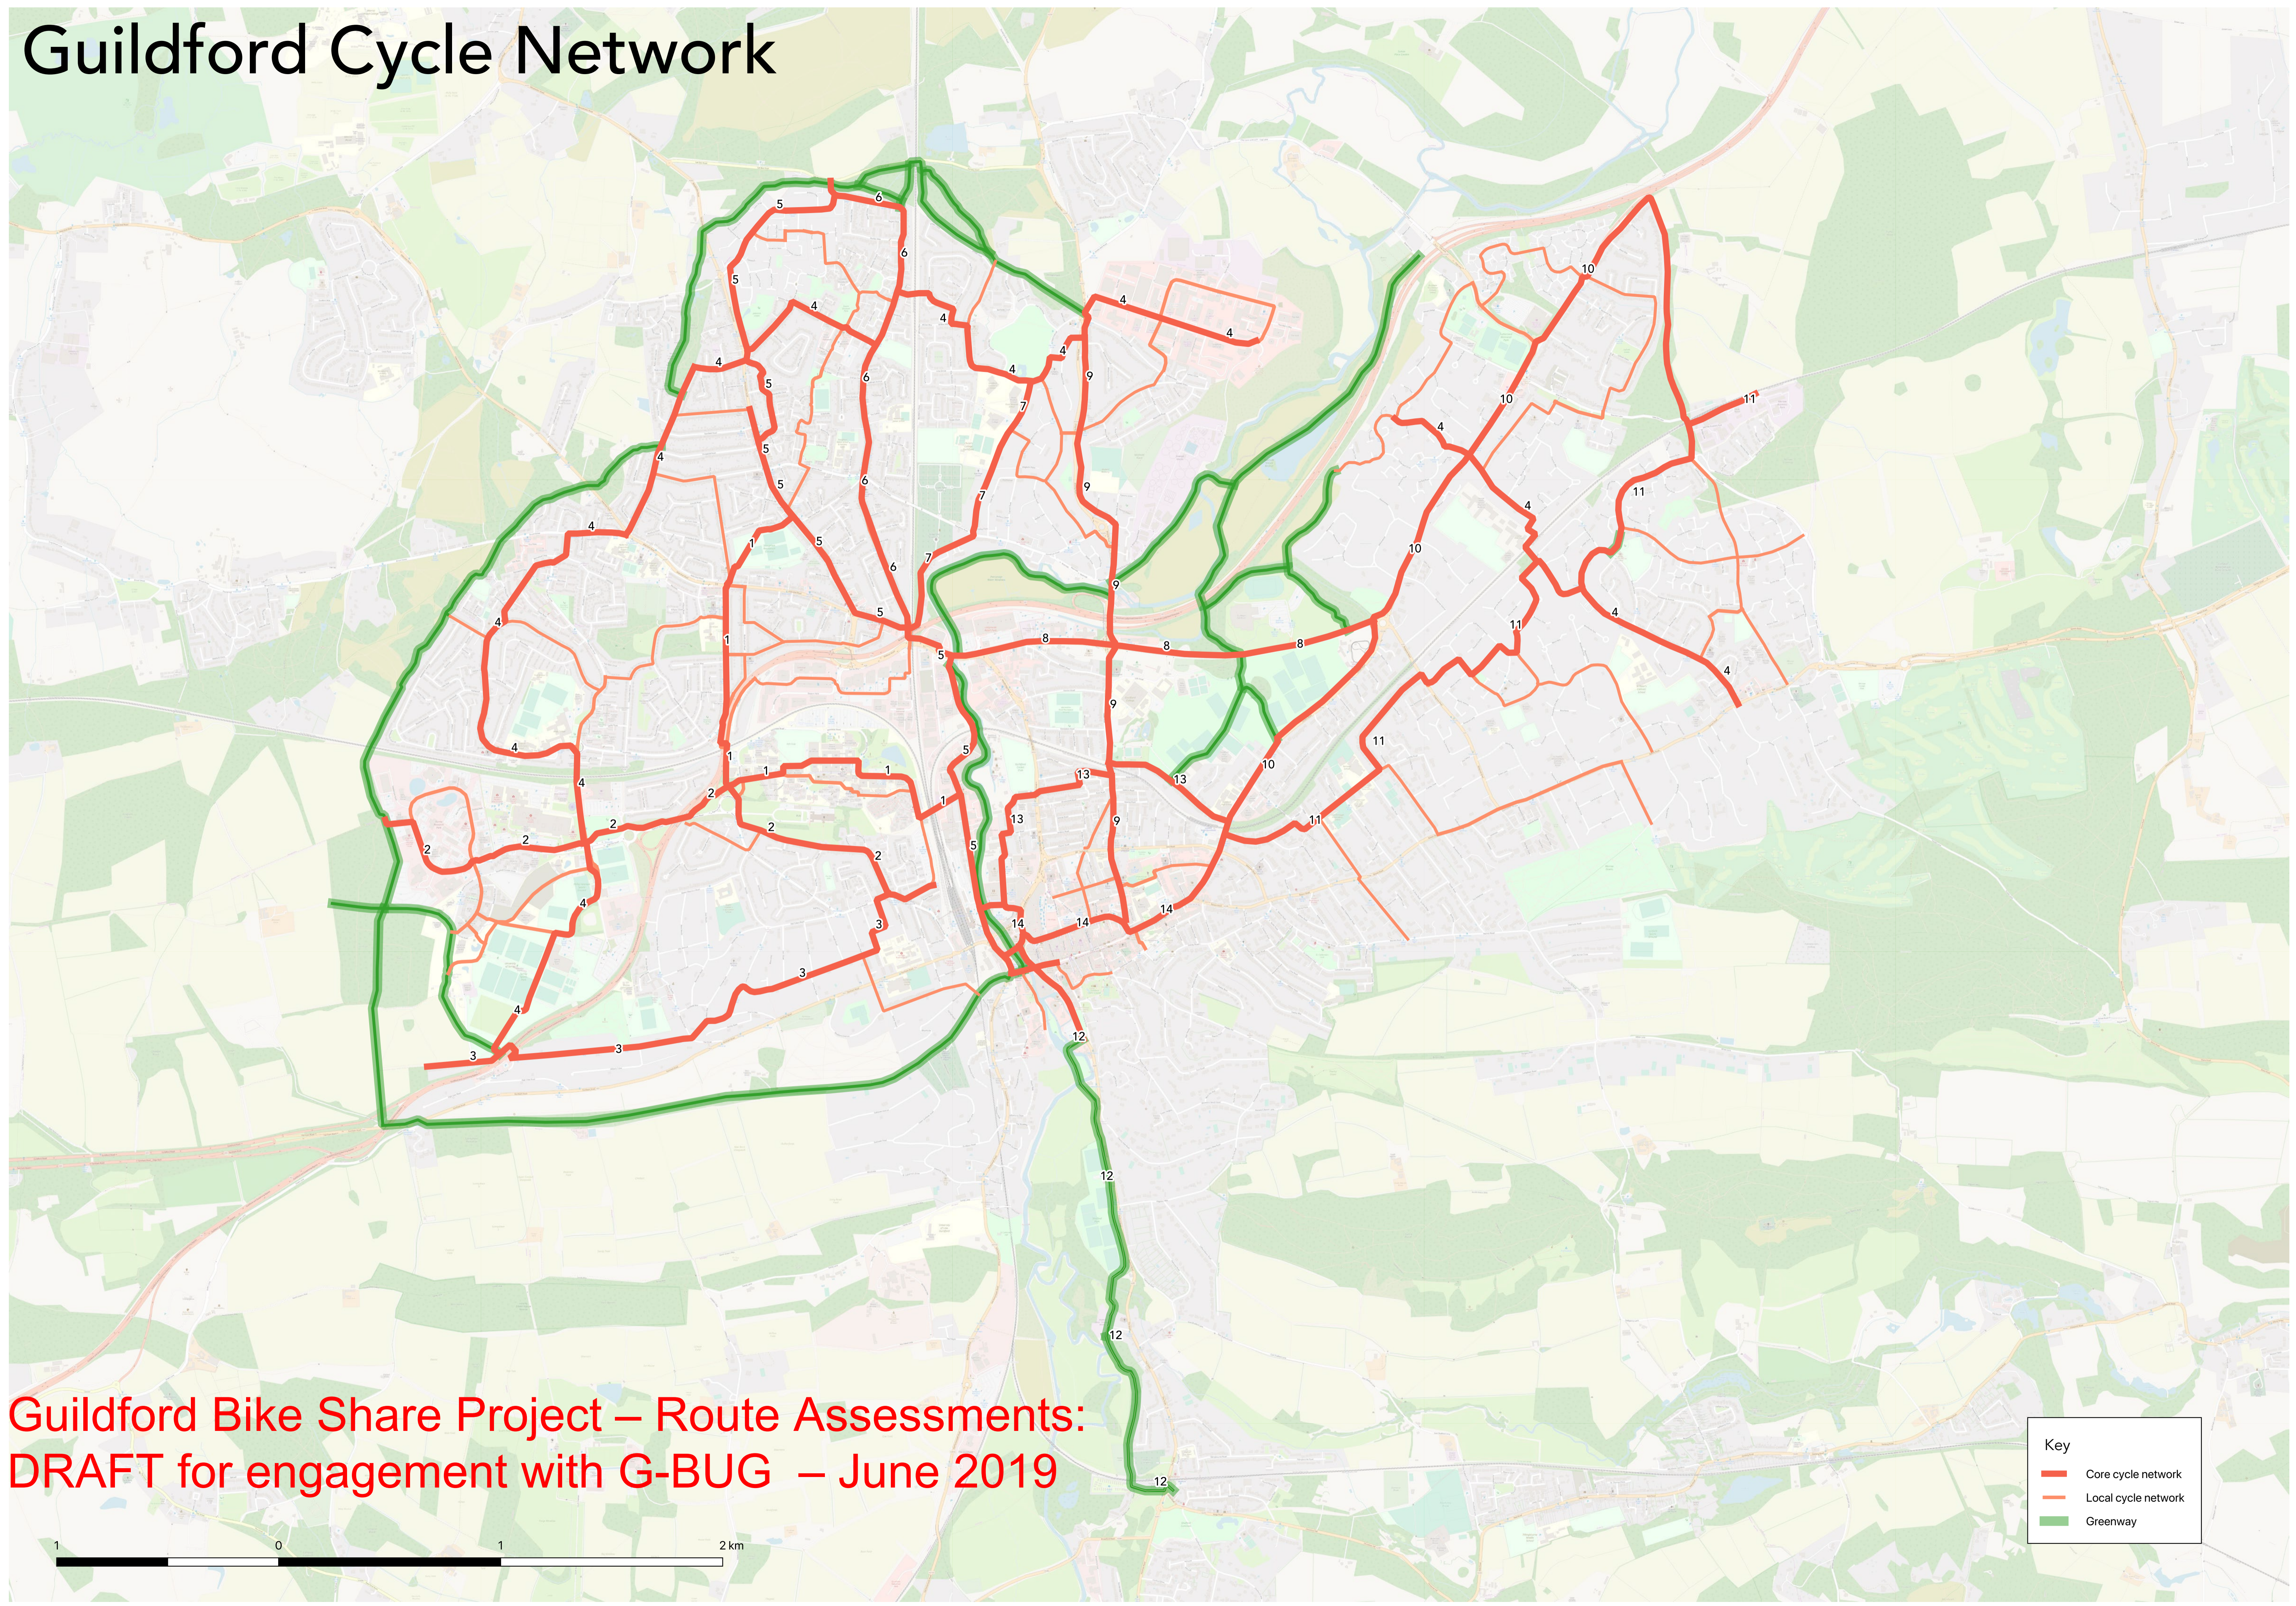

Guildford Cycle Network

Key	
	Core cycle network
	Local cycle network
	Greenway

Guildford Bike Share Project – Route Assessments:
DRAFT for engagement with G-BUG – June 2019